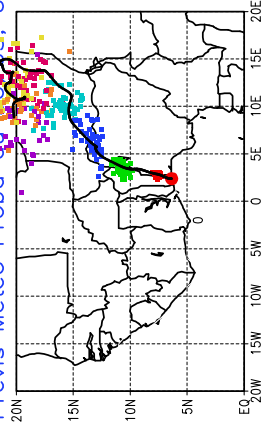

Ballons laches le 31/05/2006 (12 UTC), P = 925hPa

Previs Meteo Proba du 05.00 UTC

Previs Meteo Proba du 05.00 UTC

Previs Meteo Proba du 29/05, 00 UTC

Previs Meteo Proba du 28/05, 00 UTC

Ballons laches le 01/06/2006 (00 UTC), P = 925hPa