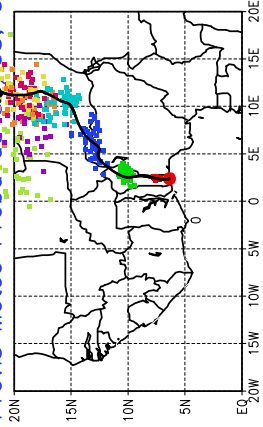

Ballons laches le 31/05/2006 (12 UTC), P = 925hPa

Previs Meteo Proba du 05.00 UTC

Previs Meteo Proba du 05.00 UTC

Previs Meteo Proba du 29/05, 00 UTC

Previs Meteo Proba du 28/05, 00 UTC

Ballons laches le 01/06/2006 (00 UTC), P = 925hPa