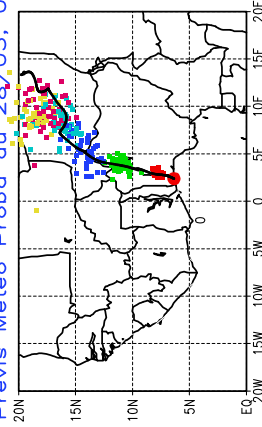

Ballons laches le 31/05/2006 (12 UTC), P = 925hPa

Previs Meteo Proba du 05.00 UTC

Previs Meteo Proba du 05.00 UTC

Previs Meteo Proba du 29/05, 00 UTC

Previs Meteo Proba du 28/05, 00 UTC

Ballons laches le 01/06/2006 (00 UTC), P = 925hPa