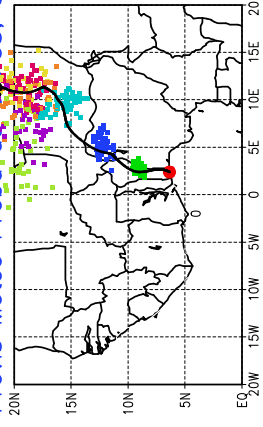

Ballons laches le 01/06/2006 (00 UTC), P = 925hPa

Previs Meteo Proba du 05.00 UTC