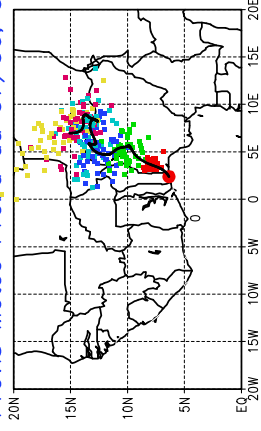

Ballons laches le 10/06/2006 (12 UTC), P = 925hPa  
Previs Meteo Proba du 10/06, 00 UTC

Ballons laches le 11/06/2006 (00 UTC), P = 925hPa  
Previs Meteo Proba du 10/06, 00 UTC

Previs Meteo Proba du 09/06, 00 UTC

Previs Meteo Proba du 09/06, 00 UTC

Previs Meteo Proba du 08/06, 00 UTC

Previs Meteo Proba du 08/06, 00 UTC

Previs Meteo Proba du 07/06, 00 UTC

Previs Meteo Proba du 07/06, 00 UTC