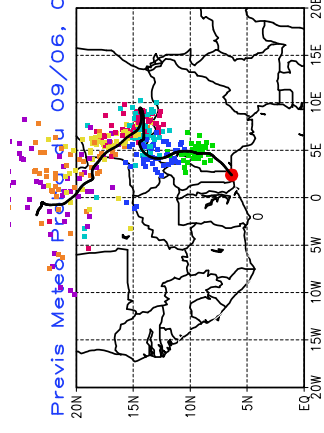

Previs Meteo Proba du 09/06, 00 UTC