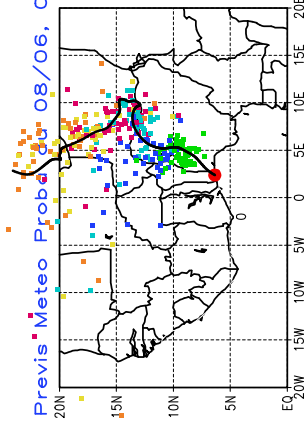

Previs Meteo Proba du 08/06, 00 UTC