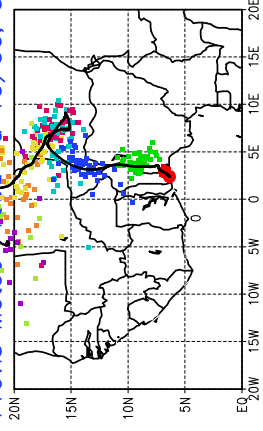

Ballons laches le 10/06/2006 (12 UTC), P = 925hPa  
Previs Meteo Proba du 10/06, 00 UTC

Ballons laches le 11/06/2006 (00 UTC), P = 925hPa  
Previs Meteo Proba du 10/06, 00 UTC

Previs Meteo Proba du 09/06, 00 UTC