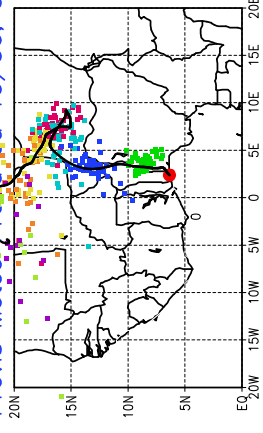

Ballons laches le 10/06/2006 (12 UTC), P = 925hPa  
Previs Meteo Proba du 10/06, 00 UTC

Ballons laches le 11/06/2006 (00 UTC), P = 925hPa  
Previs Meteo Proba du 10/06, 00 UTC

Previs Meteo Proba du 09/06, 00 UTC