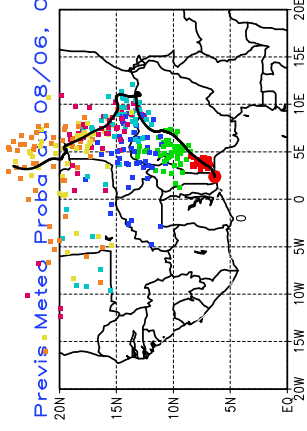

Previs Meteo Proba du 08/06, 00 UTC