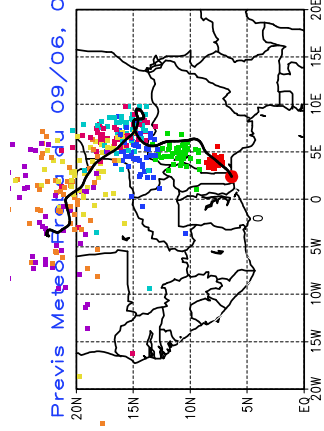

Ballons laches le 10/06/2006 (12 UTC), P = 925hPa  
Previs Meteo Proba du 10/06, 00 UTC

Ballons laches le 11/06/2006 (00 UTC), P = 925hPa  
Previs Meteo Proba du 10/06, 00 UTC

Previs Meteo Proba du 09/06, 00 UTC