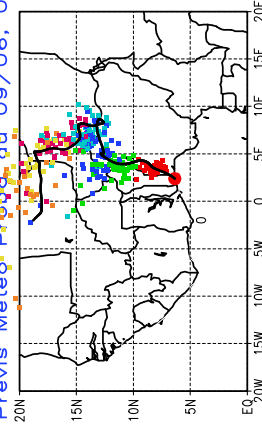

Previs Meteo Proba du 09/06, 00 UTC