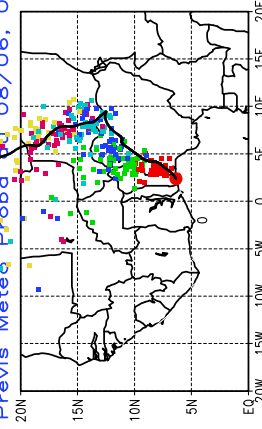

Ballons laches le 11/06/2006 (12 UTC), P = 925hPa
Previs Meteo Proba du 11/06, 00 UTC

Ballons laches le 12/06/2006 (00 UTC), P = 925hPa
Previs Meteo Proba du 11/06, 00 UTC

Previs Meteo Proba du 10/06, 00 UTC

Previs Meteo Proba du 10/06, 00 UTC

Previs Meteo Proba du 09/06, 00 UTC

Previs Meteo Proba du 09/06, 00 UTC

Previs Meteo Proba du 08/06, 00 UTC

Previs Meteo Proba du 08/06, 00 UTC