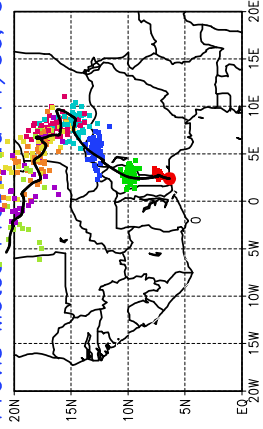

Ballons laches le 11/06/2006 (12 UTC), P = 925hPa
Previs Meteo Proba du 11/06, 00 UTC

Ballons laches le 12/06/2006 (00 UTC), P = 925hPa
Previs Meteo Proba du 11/06, 00 UTC

Previs Meteo Proba du 10/06, 00 UTC