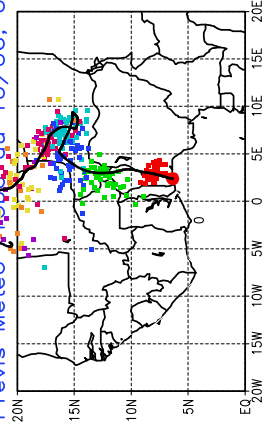

Ballons laches le 11/06/2006 (12 UTC), P = 925hPa
Previs Meteo Proba du 11/06, 00 UTC

Ballons laches le 12/06/2006 (00 UTC), P = 925hPa
Previs Meteo Proba du 11/06, 00 UTC

Previs Meteo Proba du 10/06, 00 UTC