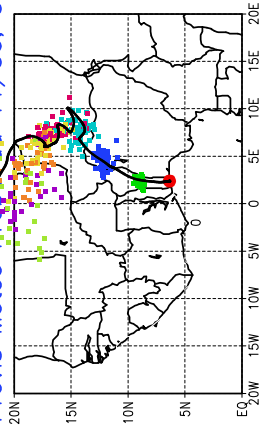

Ballons laches le 11/06/2006 (12 UTC), P = 925hPa
Previs Meteo Proba du 11/06, 00 UTC

Ballons laches le 12/06/2006 (00 UTC), P = 925hPa
Previs Meteo Proba du 11/06, 00 UTC

Previs Meteo Proba du 10/06, 00 UTC