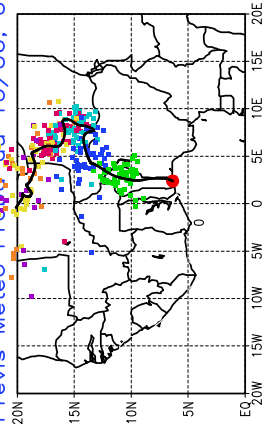

Previs Meteo Proba du 10/06, 00 UTC