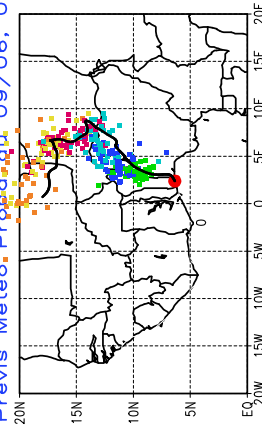

Previs Meteo Proba du 09/06, 00 UTC