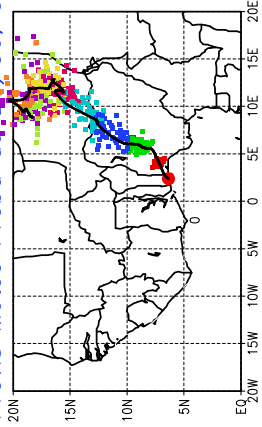

Ballons laches le 20/06/2006 (12 UTC), P = 925hPa

Previs Meteo Proba du 20/06, 00 UTC

Ballons laches le 21/06/2006 (00 UTC), P = 925hPa

Previs Meteo Proba du 20/06, 00 UTC

Previs Meteo Proba du 19/06, 00 UTC