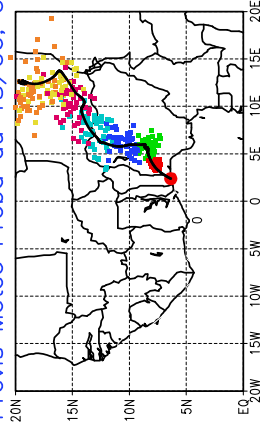

Previs Meteo Proba du 18/06, 00 UTC