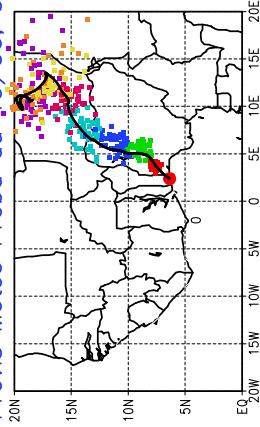

Ballons laches le 20/06/2006 (12 UTC), P = 925hPa

Previs Meteo Proba du 20/06, 00 UTC

Ballons laches le 21/06/2006 (00 UTC), P = 925hPa

Previs Meteo Proba du 20/06, 00 UTC

Previs Meteo Proba du 19/06, 00 UTC