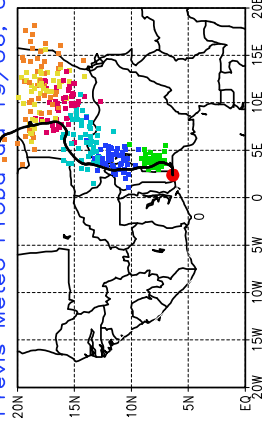

Previs Meteo Proba du 19/06, 00 UTC