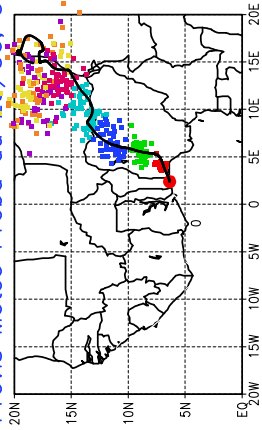

Ballons laches le 21/06/2006 (12 UTC), P = 925hPa

Previs Meteo Proba du 21/06, 00 UTC

Previs Meteo Proba du 20/06, 00 UTC

Previs Meteo Proba du 19/06, 00 UTC

Previs Meteo Proba du 18/06, 00 UTC

Ballons laches le 22/06/2006 (00 UTC), P = 925hPa