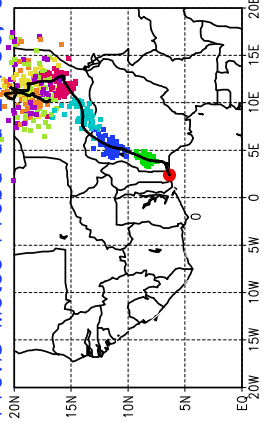

Ballons laches le 22/06/2006 (00 UTC), P = 925hPa

Previs Meteo Proba du 22/06, 00 UTC