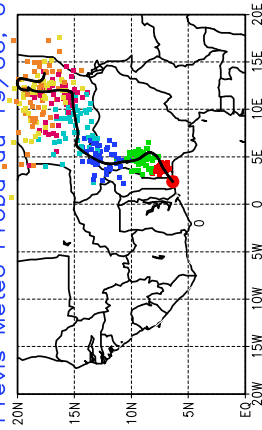

Ballons laches le 21/06/2006 (12 UTC), P = 925hPa

Previs Meteo Proba du 21/06, 00 UTC

Previs Meteo Proba du 20/06, 00 UTC

Previs Meteo Proba du 19/06, 00 UTC

Previs Meteo Proba du 18/06, 00 UTC

Ballons laches le 22/06/2006 (00 UTC), P = 925hPa