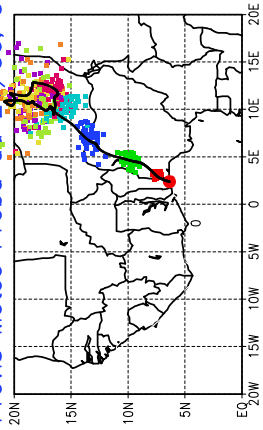

Ballons laches le 21/06/2006 (12 UTC), P = 925hPa

Previs Meteo Proba du 21/06, 00 UTC

Previs Meteo Proba du 20/06, 00 UTC

Previs Meteo Proba du 19/06, 00 UTC

Previs Meteo Proba du 18/06, 00 UTC

Ballons laches le 22/06/2006 (00 UTC), P = 925hPa