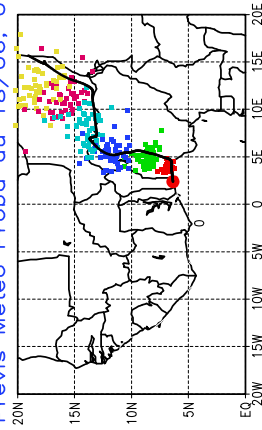

Ballons laches le 21/06/2006 (12 UTC), P = 925hPa

Previs Meteo Proba du 21/06, 00 UTC

Previs Meteo Proba du 20/06, 00 UTC

Previs Meteo Proba du 19/06, 00 UTC

Previs Meteo Proba du 18/06, 00 UTC

Ballons laches le 22/06/2006 (00 UTC), P = 925hPa