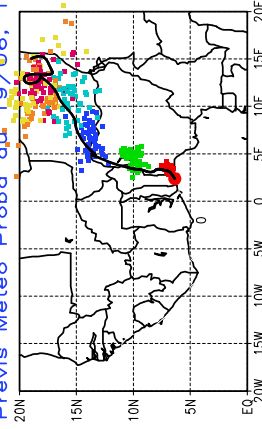

Ballons laches le 22/06/2006.(00 UTC), P = 925hPa
Previs Meteo Proba du 21/06, 12 UTC

Previs Meteo Proba du 20/06, 12 UTC

Previs Meteo Proba du 19/06, 12 UTC

Previs Meteo Proba du 18/06, 12 UTC

Ballons laches le 22/06/2006.(12 UTC), P = 925hPa
Previs Meteo Proba du 21/06, 12 UTC