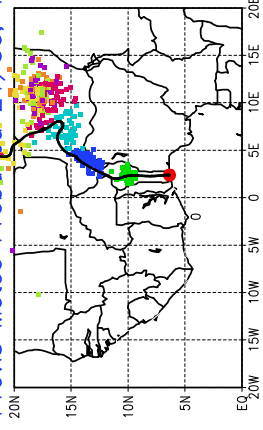

Ballons laches le 22/06/2006.(00 UTC), P = 925hPa
Previs Meteo Proba du 21/06, 12 UTC

Previs Meteo Proba du 20/06, 12 UTC

Previs Meteo Proba du 19/06, 12 UTC

Previs Meteo Proba du 18/06, 12 UTC

Ballons laches le 22/06/2006.(12 UTC), P = 925hPa
Previs Meteo Proba du 21/06, 12 UTC