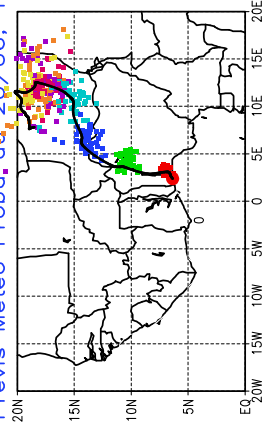

Ballons laches le 22/06/2006.(00 UTC), P = 925hPa
Previs Meteo Proba du 21/06, 12 UTC

Previs Meteo Proba du 20/06, 12 UTC

Previs Meteo Proba du 19/06, 12 UTC

Previs Meteo Proba du 18/06, 12 UTC

Ballons laches le 22/06/2006.(12 UTC), P = 925hPa
Previs Meteo Proba du 21/06, 12 UTC