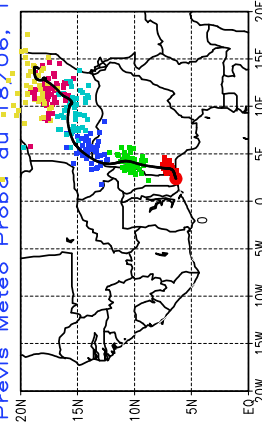

Ballons laches le 22/06/2006.(00 UTC), P = 925hPa
Previs Meteo Proba du 21/06, 12 UTC

Previs Meteo Proba du 20/06, 12 UTC

Previs Meteo Proba du 19/06, 12 UTC

Previs Meteo Proba du 18/06, 12 UTC

Ballons laches le 22/06/2006.(12 UTC), P = 925hPa
Previs Meteo Proba du 21/06, 12 UTC