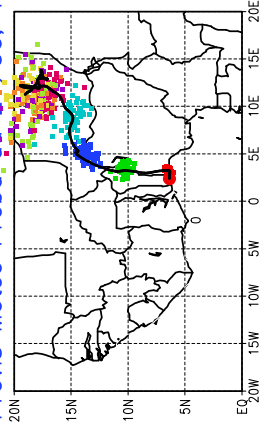

Ballons laches le 22/06/2006.(00 UTC), P = 925hPa
Previs Meteo Proba du 21/06, 12 UTC

Previs Meteo Proba du 20/06, 12 UTC

Previs Meteo Proba du 19/06, 12 UTC

Previs Meteo Proba du 18/06, 12 UTC

Ballons laches le 22/06/2006.(12 UTC), P = 925hPa
Previs Meteo Proba du 21/06, 12 UTC