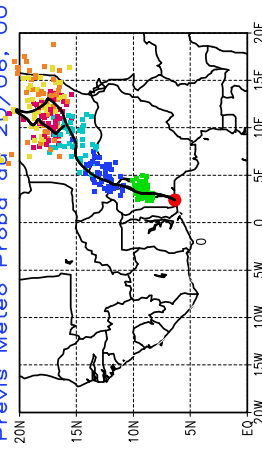

Previs Meteo Proba du 20/06, 00 UTC