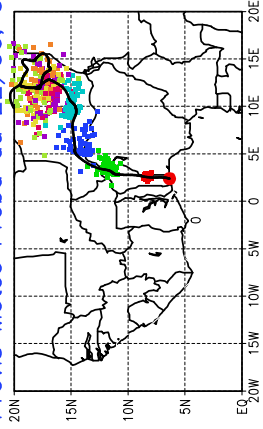

Ballons laches le 22/06/2006 (12 UTC), P = 925hPa

Previs Meteo Proba du 22/06, 00 UTC

Ballons laches le 23/06/2006 (00 UTC), P = 925hPa

Previs Meteo Proba du 22/06, 00 UTC

Previs Meteo Proba du 21/06, 00 UTC