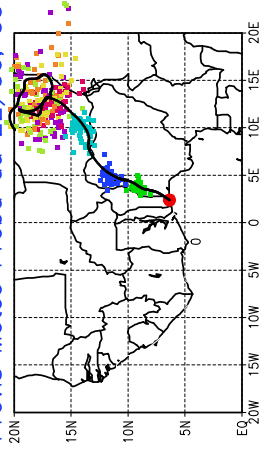

Ballons laches le 22/06/2006 (12 UTC), P = 925hPa

Previs Meteo Proba du 22/06, 00 UTC

Ballons laches le 23/06/2006 (00 UTC), P = 925hPa

Previs Meteo Proba du 22/06, 00 UTC

Previs Meteo Proba du 21/06, 00 UTC