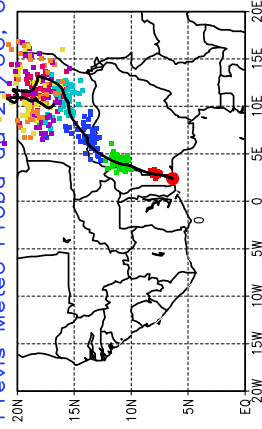

Ballons laches le 22/06/2006 (12 UTC), P = 925hPa

Previs Meteo Proba du 22/06, 00 UTC

Ballons laches le 23/06/2006 (00 UTC), P = 925hPa

Previs Meteo Proba du 22/06, 00 UTC

Previs Meteo Proba du 21/06, 00 UTC