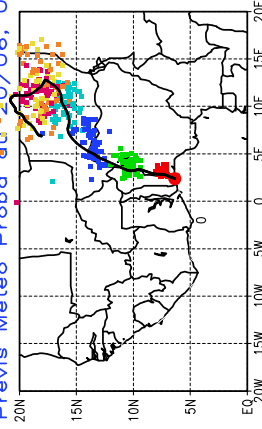

Previs Meteo Proba du 20/06, 00 UTC