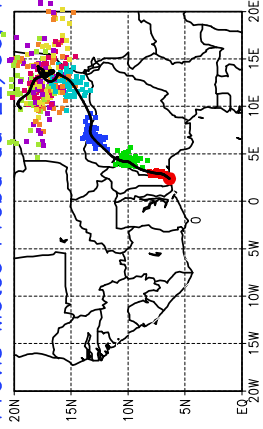

Ballons laches le 23/06/2006 (00 UTC), P = 925hPa

Previs Meteo Proba du 22/06, 12 UTC

Ballons laches le 23/06/2006 (12 UTC), P = 925hPa

Previs Meteo Proba du 22/06, 12 UTC

Ballons laches le 23/06/2006 (00 UTC), P = 925hPa

Previs Meteo Proba du 22/06, 12 UTC

Ballons laches le 23/06/2006 (12 UTC), P = 925hPa

Previs Meteo Proba du 22/06, 12 UTC

Previs Meteo Proba du 21/06, 12 UTC

Previs Meteo Proba du 21/06, 12 UTC

Previs Meteo Proba du 20/06, 12 UTC