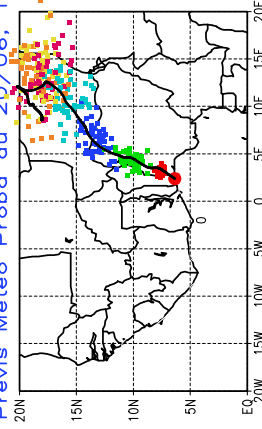

Previs Meteo Proba du 22/06, 12 UTC

Ballons laches le 23/06/2006 (12 UTC), P = 925hPa

Previs Meteo Proba du 22/06, 12 UTC

Previs Meteo Proba du 21/06, 12 UTC

Previs Meteo Proba du 21/06, 12 UTC

Previs Meteo Proba du 20/06, 12 UTC