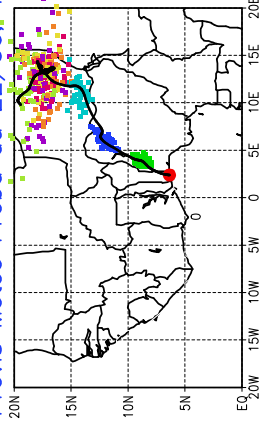

Ballons laches le 23/06/2006 (00 UTC), P = 925hPa

Previs Meteo Proba du 22/06, 12 UTC

Ballons laches le 23/06/2006 (12 UTC), P = 925hPa

Previs Meteo Proba du 22/06, 12 UTC

Ballons laches le 23/06/2006 (00 UTC), P = 925hPa

Previs Meteo Proba du 22/06, 12 UTC

Ballons laches le 23/06/2006 (12 UTC), P = 925hPa

Previs Meteo Proba du 22/06, 12 UTC

Previs Meteo Proba du 21/06, 12 UTC

Previs Meteo Proba du 21/06, 12 UTC

Previs Meteo Proba du 20/06, 12 UTC