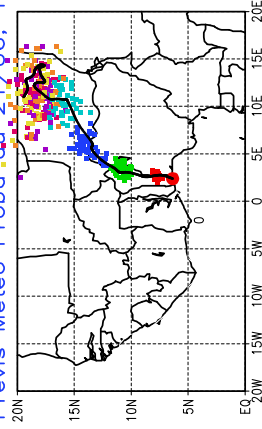

Previs Meteo Proba du 22/06, 12 UTC

Ballons laches le 23/06/2006 (12 UTC), P = 925hPa

Previs Meteo Proba du 22/06, 12 UTC

Previs Meteo Proba du 21/06, 12 UTC

Previs Meteo Proba du 21/06, 12 UTC

Previs Meteo Proba du 20/06, 12 UTC