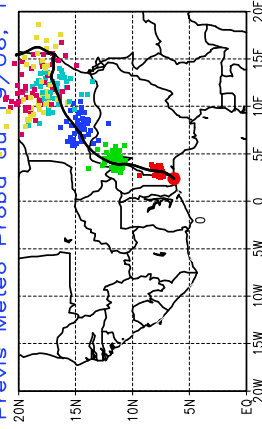

Previs Meteo Proba du 19/06, 12 UTC