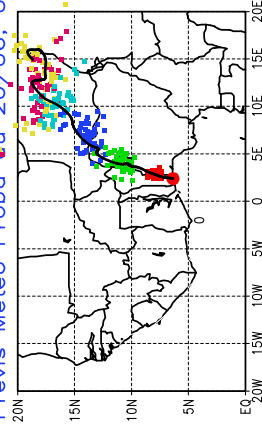

Previs Meteo Proba du 20/06, 00 UTC