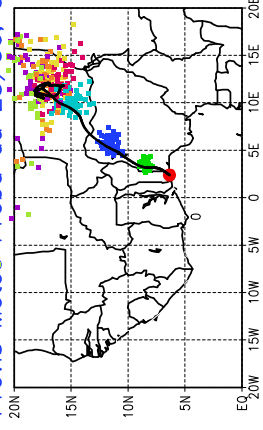

Ballons laches le 23/06/2006 (12 UTC), P = 925hPa

Previs Meteo Proba du 23/06, 00 UTC

Ballons laches le 24/06/2006 (00 UTC), P = 925hPa

Previs Meteo Proba du 23/06, 00 UTC

Ballons laches le 23/06/2006 (12 UTC), P = 925hPa

Previs Meteo Proba du 23/06, 00 UTC

Ballons laches le 24/06/2006 (00 UTC), P = 925hPa

Previs Meteo Proba du 23/06, 00 UTC

Previs Meteo Proba du 22/06, 00 UTC

Previs Meteo Proba du 22/06, 00 UTC

Previs Meteo Proba du 21/06, 00 UTC