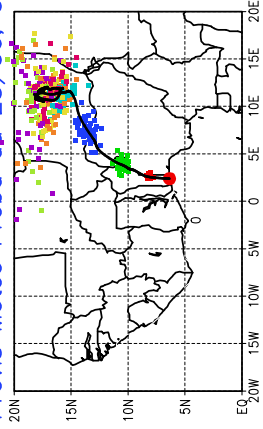

Ballons laches le 23/06/2006 (12 UTC), P = 925hPa

Previs Meteo Proba du 23/06, 00 UTC

Ballons laches le 24/06/2006 (00 UTC), P = 925hPa

Previs Meteo Proba du 23/06, 00 UTC

Ballons laches le 23/06/2006 (12 UTC), P = 925hPa

Previs Meteo Proba du 23/06, 00 UTC

Ballons laches le 24/06/2006 (00 UTC), P = 925hPa

Previs Meteo Proba du 23/06, 00 UTC

Previs Meteo Proba du 22/06, 00 UTC

Previs Meteo Proba du 22/06, 00 UTC

Previs Meteo Proba du 21/06, 00 UTC