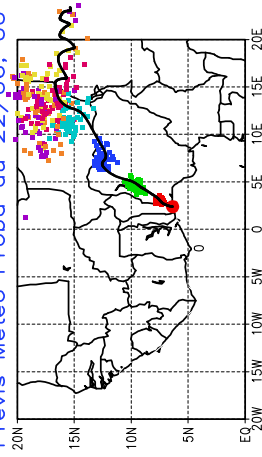

Previs Meteo Proba du 23/06, 00 UTC

Ballons laches le 24/06/2006 (00 UTC), P = 925hPa

Previs Meteo Proba du 23/06, 00 UTC

Previs Meteo Proba du 22/06, 00 UTC

Previs Meteo Proba du 22/06, 00 UTC

Previs Meteo Proba du 21/06, 00 UTC