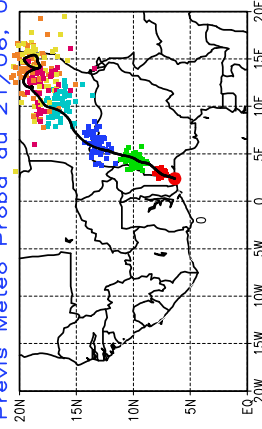

Previs Meteo Proba du 23/06, 00 UTC

Ballons laches le 24/06/2006 (00 UTC), P = 925hPa

Previs Meteo Proba du 23/06, 00 UTC

Previs Meteo Proba du 22/06, 00 UTC

Previs Meteo Proba du 22/06, 00 UTC

Previs Meteo Proba du 21/06, 00 UTC