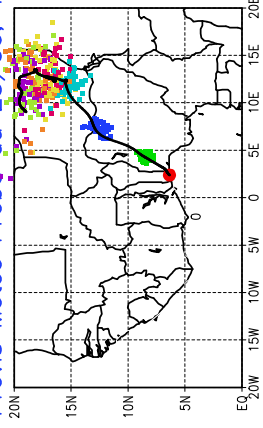

Ballons laches le 24/06/2006 (00 UTC), P = 925hPa

Previs Meteo Proba du 23/06, 12 UTC

Ballons laches le 24/06/2006 (12 UTC), P = 925hPa

Previs Meteo Proba du 23/06, 12 UTC

Previs Meteo Proba du 22/06, 12 UTC