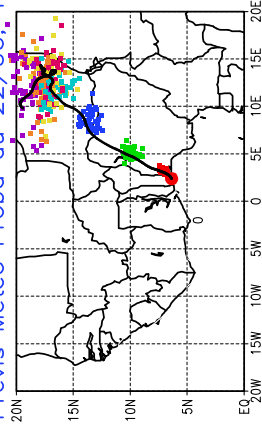

Ballons laches le 24/06/2006 (00 UTC), P = 925hPa

Previs Meteo Proba du 23/06, 12 UTC

Ballons laches le 24/06/2006 (12 UTC), P = 925hPa

Previs Meteo Proba du 23/06, 12 UTC

Previs Meteo Proba du 22/06, 12 UTC