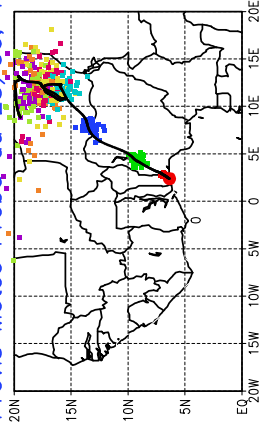

Ballons laches le 24/06/2006 (00 UTC), P = 925hPa

Previs Meteo Proba du 23/06, 12 UTC

Ballons laches le 24/06/2006 (12 UTC), P = 925hPa

Previs Meteo Proba du 23/06, 12 UTC

Previs Meteo Proba du 22/06, 12 UTC