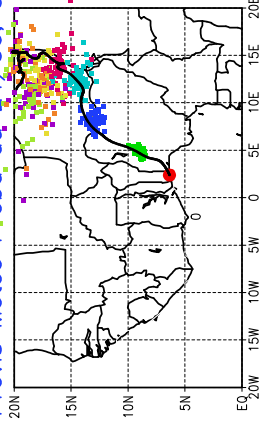

Ballons laches le 24/06/2006 (12 UTC), P = 925hPa

Previs Meteo Proba du 24/06, 00 UTC

Ballons laches le 25/06/2006 (00 UTC), P = 925hPa

Previs Meteo Proba du 24/06, 00 UTC

Previs Meteo Proba du 23/06, 00 UTC