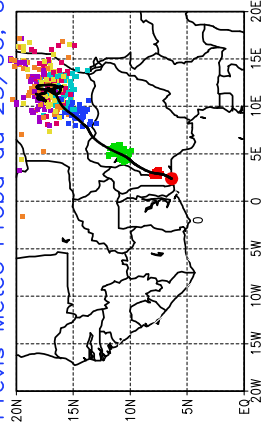

Ballons laches le 24/06/2006 (12 UTC), P = 925hPa

Previs Meteo Proba du 24/06, 00 UTC

Ballons laches le 25/06/2006 (00 UTC), P = 925hPa

Previs Meteo Proba du 24/06, 00 UTC

Previs Meteo Proba du 23/06, 00 UTC