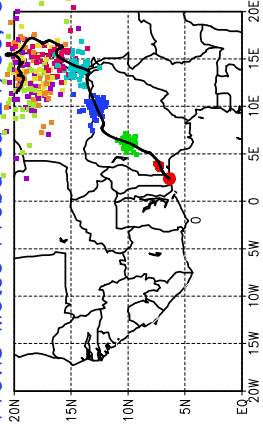

Ballons laches le 24/06/2006 (12 UTC), P = 925hPa

Previs Meteo Proba du 24/06, 00 UTC

Ballons laches le 25/06/2006 (00 UTC), P = 925hPa

Previs Meteo Proba du 24/06, 00 UTC

Previs Meteo Proba du 23/06, 00 UTC