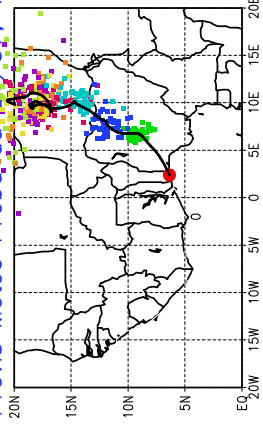

Ballons lachés le 22/07/2006 (12 UTC), P = 925hPa

Previs Meteo Proba du 18/07, 12 UTC