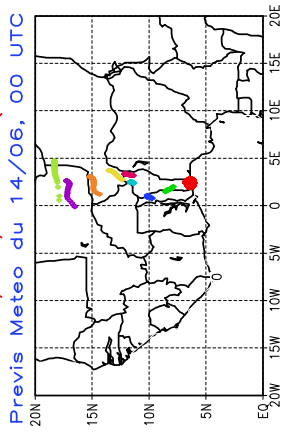

Ballons laches le 14/06/2006 (12 UTC), d = 1.00

Ballons laches le 15/06/2006 (00 UTC), d = 1.00

Ballons laches le 14/06/2006 (12 UTC), d = 1.00

Ballons laches le 15/06/2006 (00 UTC), d = 1.00

Ballons laches le 14/06/2006 (12 UTC), d = 1.00

Ballons laches le 15/06/2006 (00 UTC), d = 1.00

Ballons laches le 14/06/2006 (12 UTC), d = 1.00

Ballons laches le 15/06/2006 (00 UTC), d = 1.00