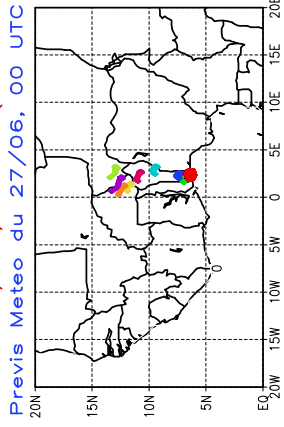

Ballons laches le 27/06/2006 (12 UTC), d = 1.00

Ballons laches le 28/06/2006 (00 UTC), d = 1.00

Ballons laches le 27/06/2006 (12 UTC), d = 1.00

Ballons laches le 28/06/2006 (00 UTC), d = 1.00