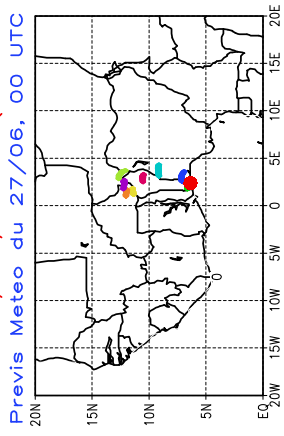

Ballons laches le 27/06/2006 (12 UTC), d = 1.00

Ballons laches le 28/06/2006 (00 UTC), d = 1.00

Ballons laches le 27/06/2006 (12 UTC), d = 1.00

Ballons laches le 28/06/2006 (00 UTC), d = 1.00