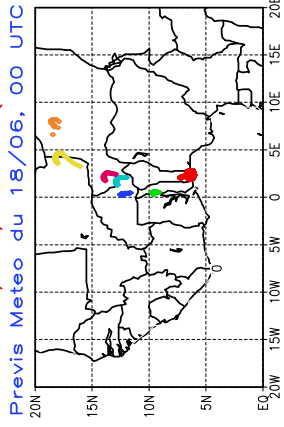

Ballons laches le 18/06/2006 (12 UTC), d = 1.03

Ballons laches le 19/06/2006 (00 UTC), d = 1.03

Ballons laches le 18/06/2006 (12 UTC), d = 1.03

Ballons laches le 19/06/2006 (00 UTC), d = 1.03

Ballons laches le 18/06/2006 (12 UTC), d = 1.03

Ballons laches le 19/06/2006 (00 UTC), d = 1.03