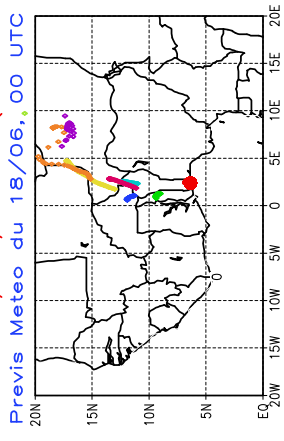

Ballons laches le 18/06/2006 (12 UTC), d = 1.03

Ballons laches le 19/06/2006 (00 UTC), d = 1.03

Ballons laches le 18/06/2006 (12 UTC), d = 1.03

Ballons laches le 19/06/2006 (00 UTC), d = 1.03

Ballons laches le 18/06/2006 (12 UTC), d = 1.03

Ballons laches le 19/06/2006 (00 UTC), d = 1.03