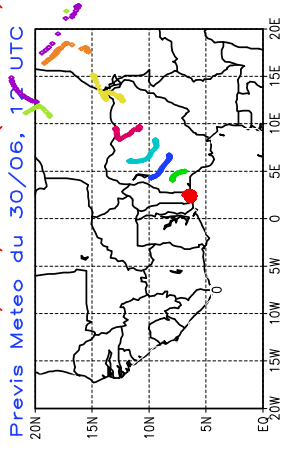

Ballons laches le 01/07/2006 (00 UTC), d = 1.03

Ballons laches le 01/07/2006 (12 UTC), d = 1.03

Ballons laches le 01/07/2006 (00 UTC), d = 1.03

Ballons laches le 01/07/2006 (12 UTC), d = 1.03

Ballons laches le 01/07/2006 (00 UTC), d = 1.03

Ballons laches le 01/07/2006 (12 UTC), d = 1.03