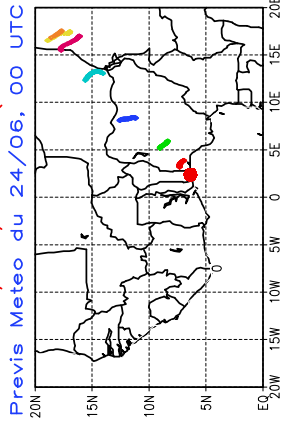

Ballons laches le 24/06/2006 (12 UTC), d = 1.06

Ballons laches le 25/06/2006 (00 UTC), d = 1.06

Ballons laches le 24/06/2006 (12 UTC), d = 1.06

Ballons laches le 25/06/2006 (00 UTC), d = 1.06

Ballons laches le 24/06/2006 (12 UTC), d = 1.06

Ballons laches le 25/06/2006 (00 UTC), d = 1.06