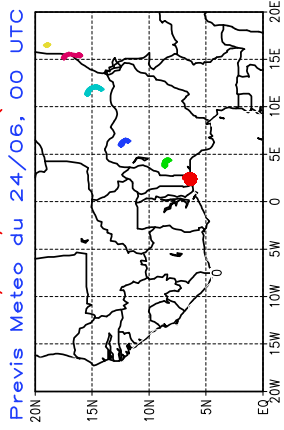

Ballons laches le 24/06/2006 (12 UTC), d = 1.06

Ballons laches le 25/06/2006 (00 UTC), d = 1.06

Ballons laches le 24/06/2006 (12 UTC), d = 1.06

Ballons laches le 25/06/2006 (00 UTC), d = 1.06

Ballons laches le 24/06/2006 (12 UTC), d = 1.06

Ballons laches le 25/06/2006 (00 UTC), d = 1.06