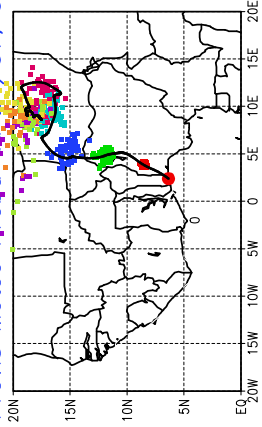

Ballons laches le 24/07/2006 (12 UTC), P = 925hPa

Previs Meteo Proba du 24/07, 00 UTC

Previs Meteo Proba du 23/07, 00 UTC

Previs Meteo Proba du 22/07, 00 UTC

Previs Meteo Proba du 21/07, 00 UTC

Ballons laches le 25/07/2006 (00 UTC), P = 925hPa