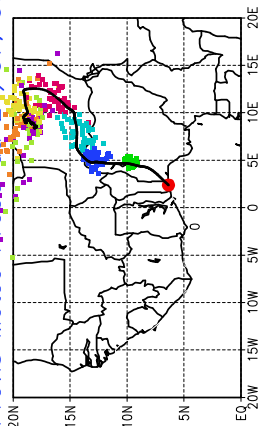

Ballons laches le 25/07/2006 (00 UTC), P = 925hPa

Previs Meteo Proba du 24/07, 00 UTC